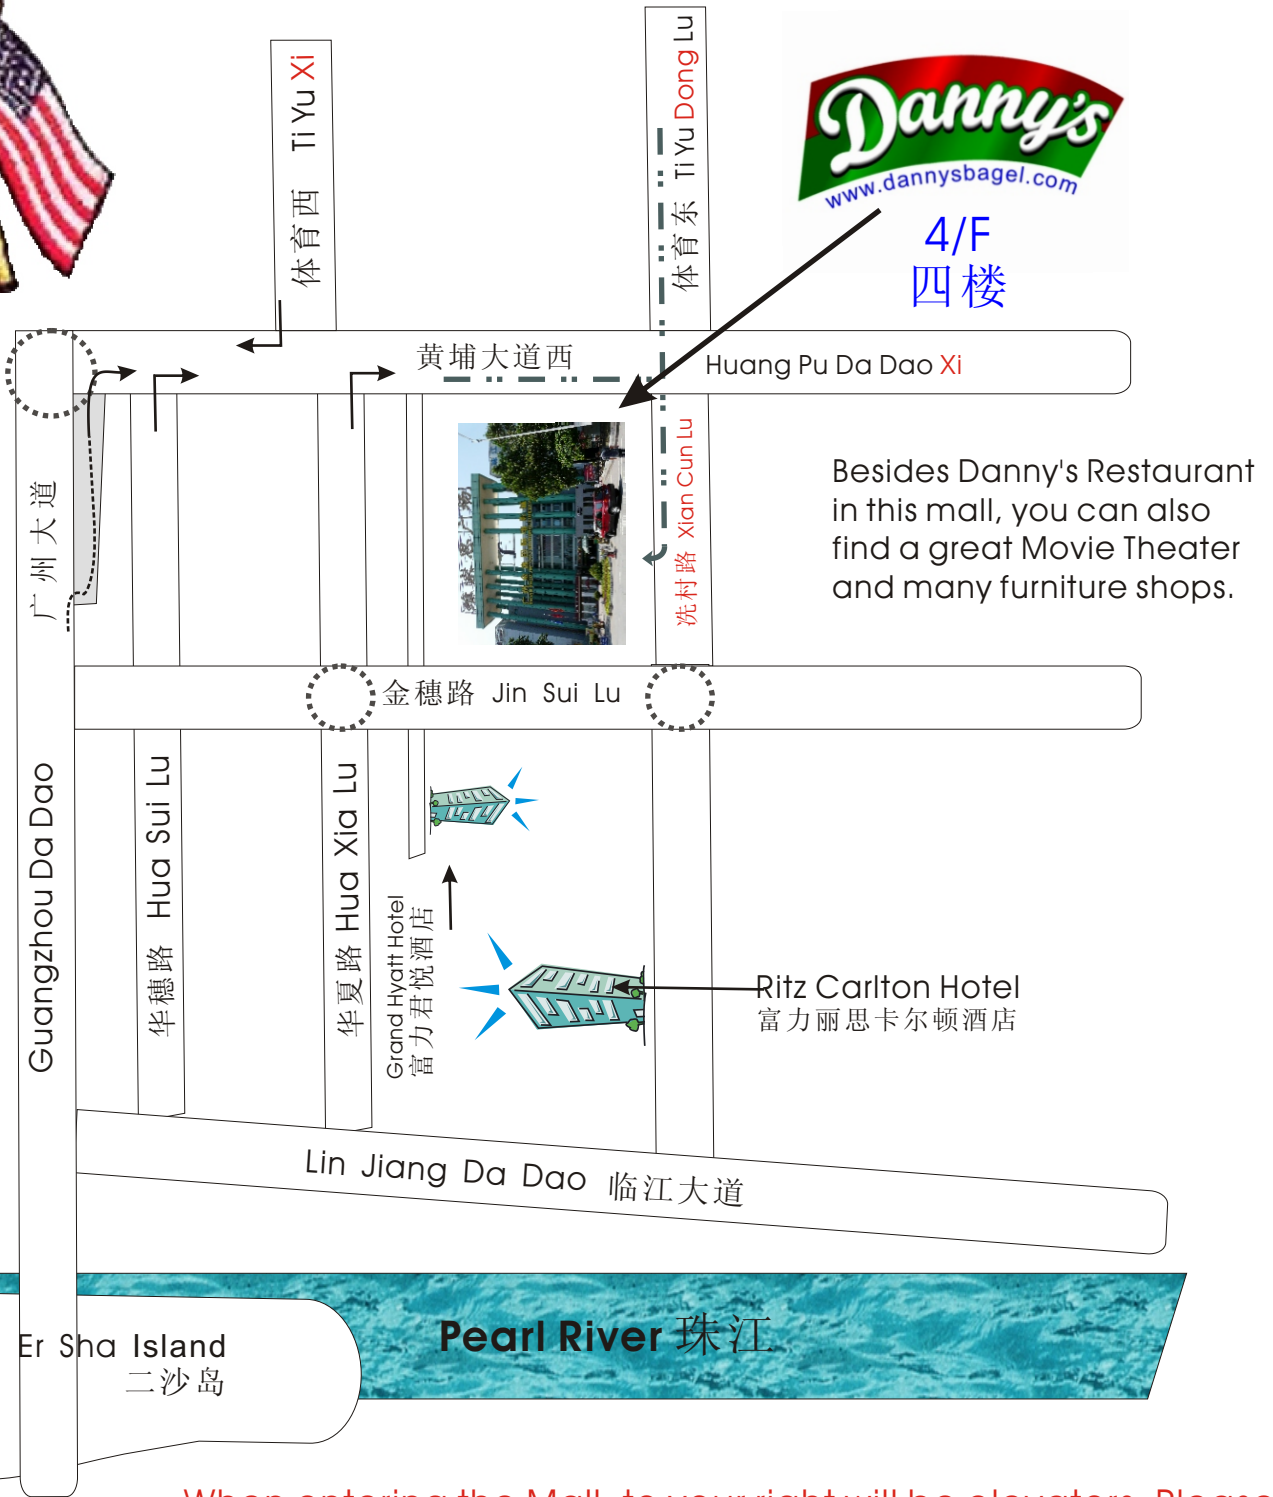

4/F
四楼

When entering the Mall, to your right will be elevators. Please take the elevator to the 4th floor and exit right.

You can also take the large escalator. When entering the mall go straight to you see the escalator. Right exit then up another escalator 1 floor to the 4th floor and go straight till you see Danny's

Please Take Me To 请去这个地方

4/F
四楼

丹尼百吉意大利餐厅

广州市黄埔大道西188号, (洗村路)维家思广场 四楼
4th Floor, Home Garden Mall Huang Pu Da Dao Xi 188
(Zhujiang New Town (珠江新城))

www.dannysbagel.com

Tel 电话 8756-1993